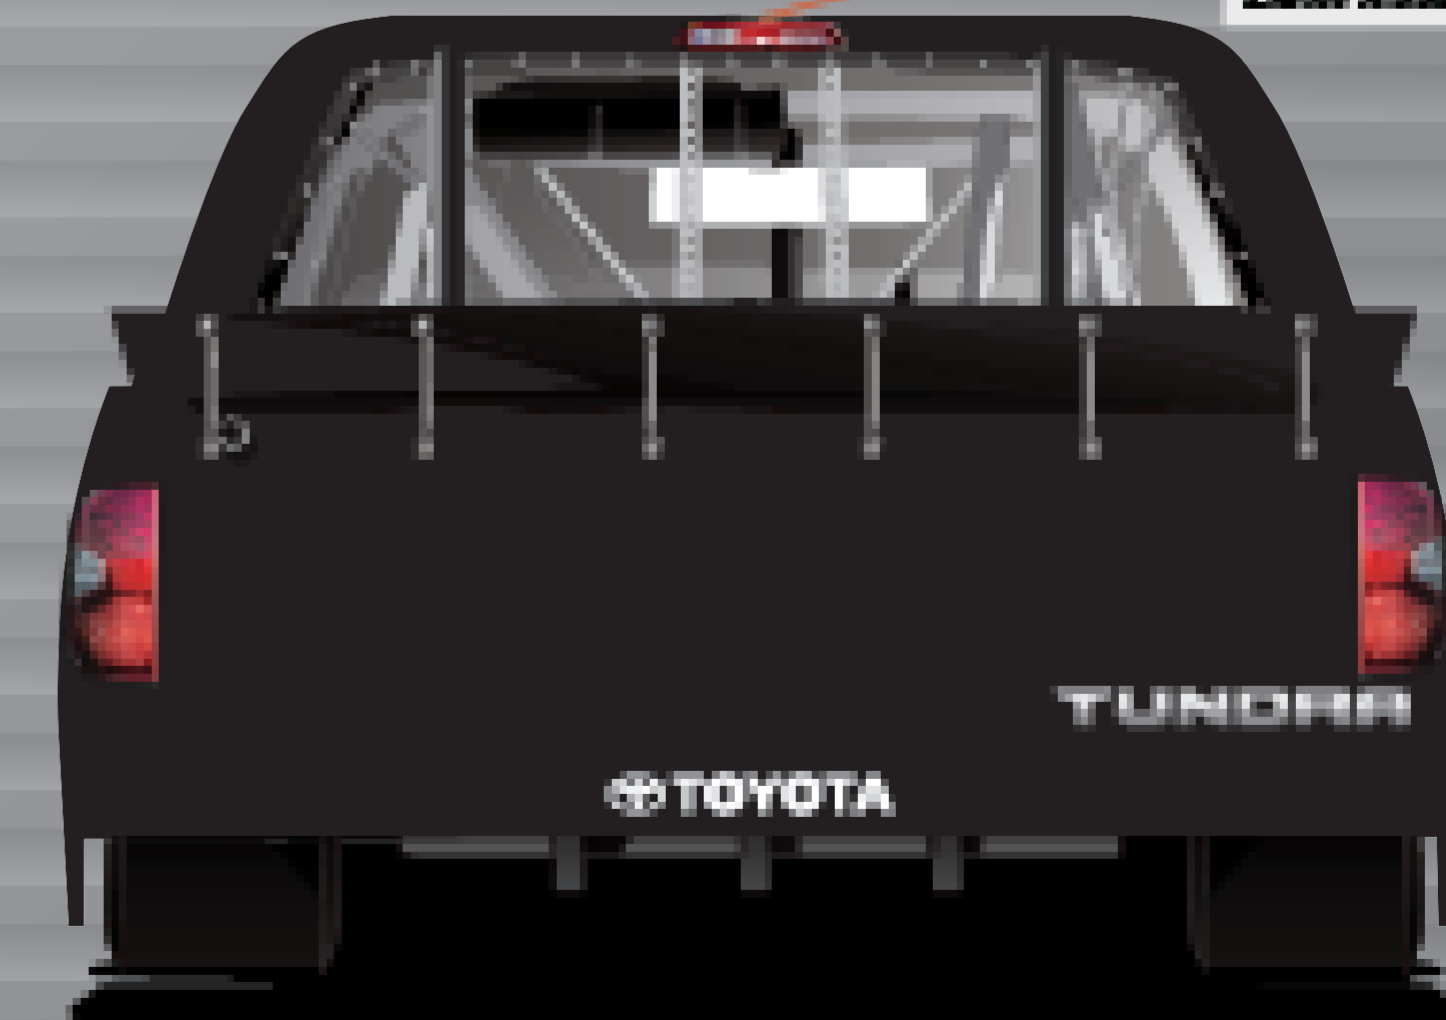

**2014**

NEW SQUARE  
FOOTLIGHTS

REAR BUMPER LIGHT ASSEMBLY  
OF TRUCK AND BUMP OUT  
REPLACEMENT

CHROME  
GRILL SURROUND

Color information specified on this render is for internal TDS use only. Actual color may vary. If color match is critical request a color sample. For registered trademarks reference specified company's style guide for logo information.